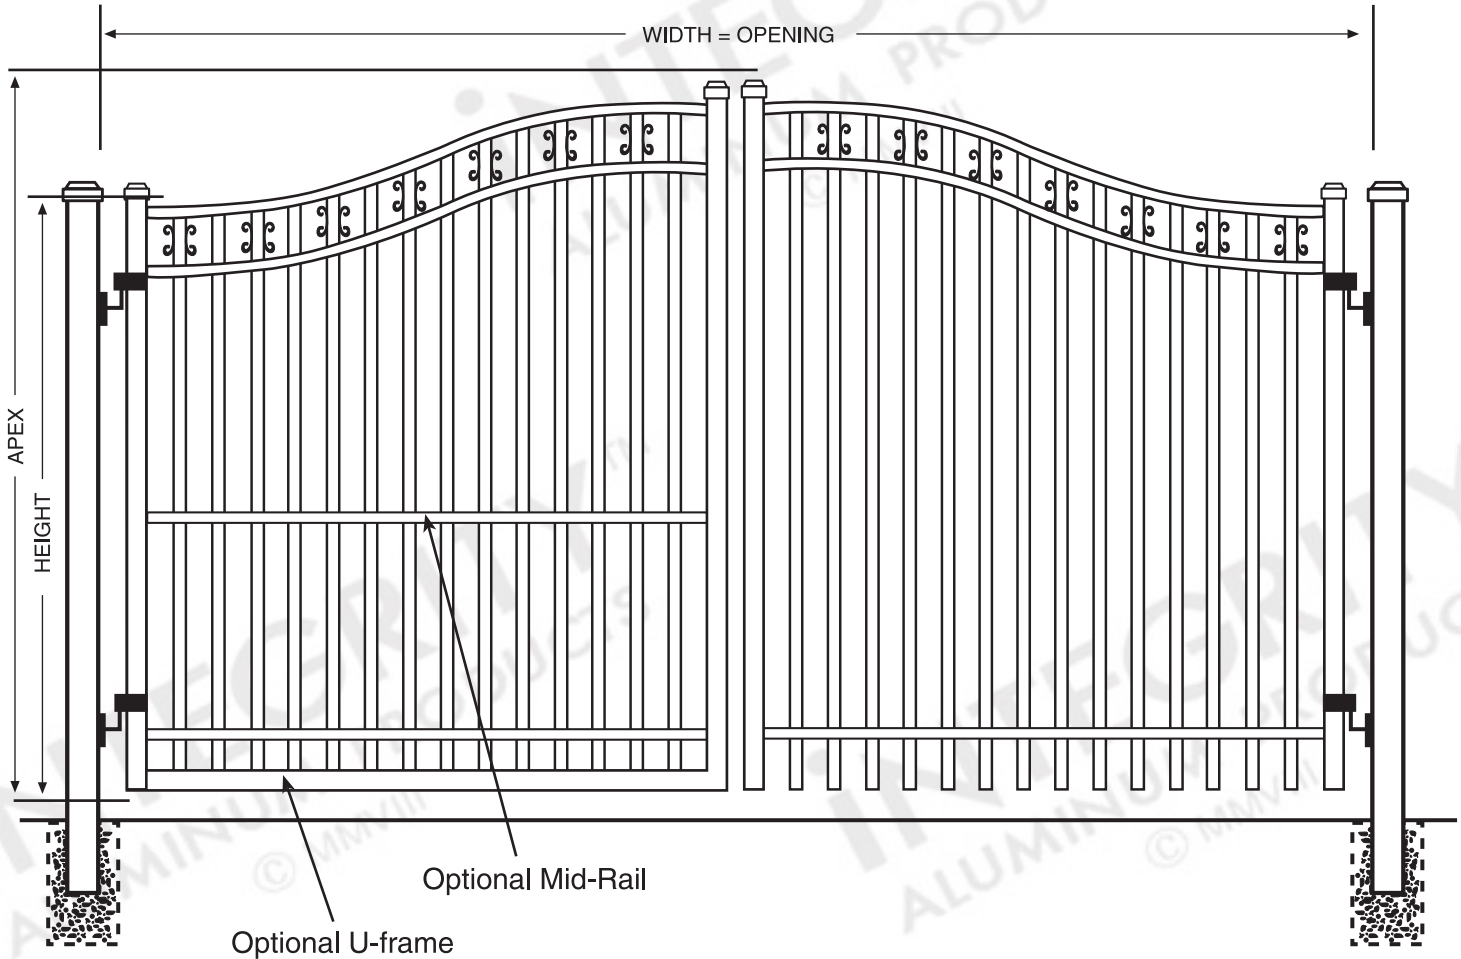

All Specifications Are Nominal

© 2009 Integrity Aluminum Products. Above schematic is intended as a representation only and is not to scale. www.integrityaluminumproducts.com

iNTEGRITY™

ALUMINUM PRODUCTS

800.762.8876

AMARILLO™ Regal Estate™ Gate

DIMENSIONS

The height and width dimensions for this gate are available in standardized one-foot increments but can be customized to meet unique requirements.

CONFIGURATION