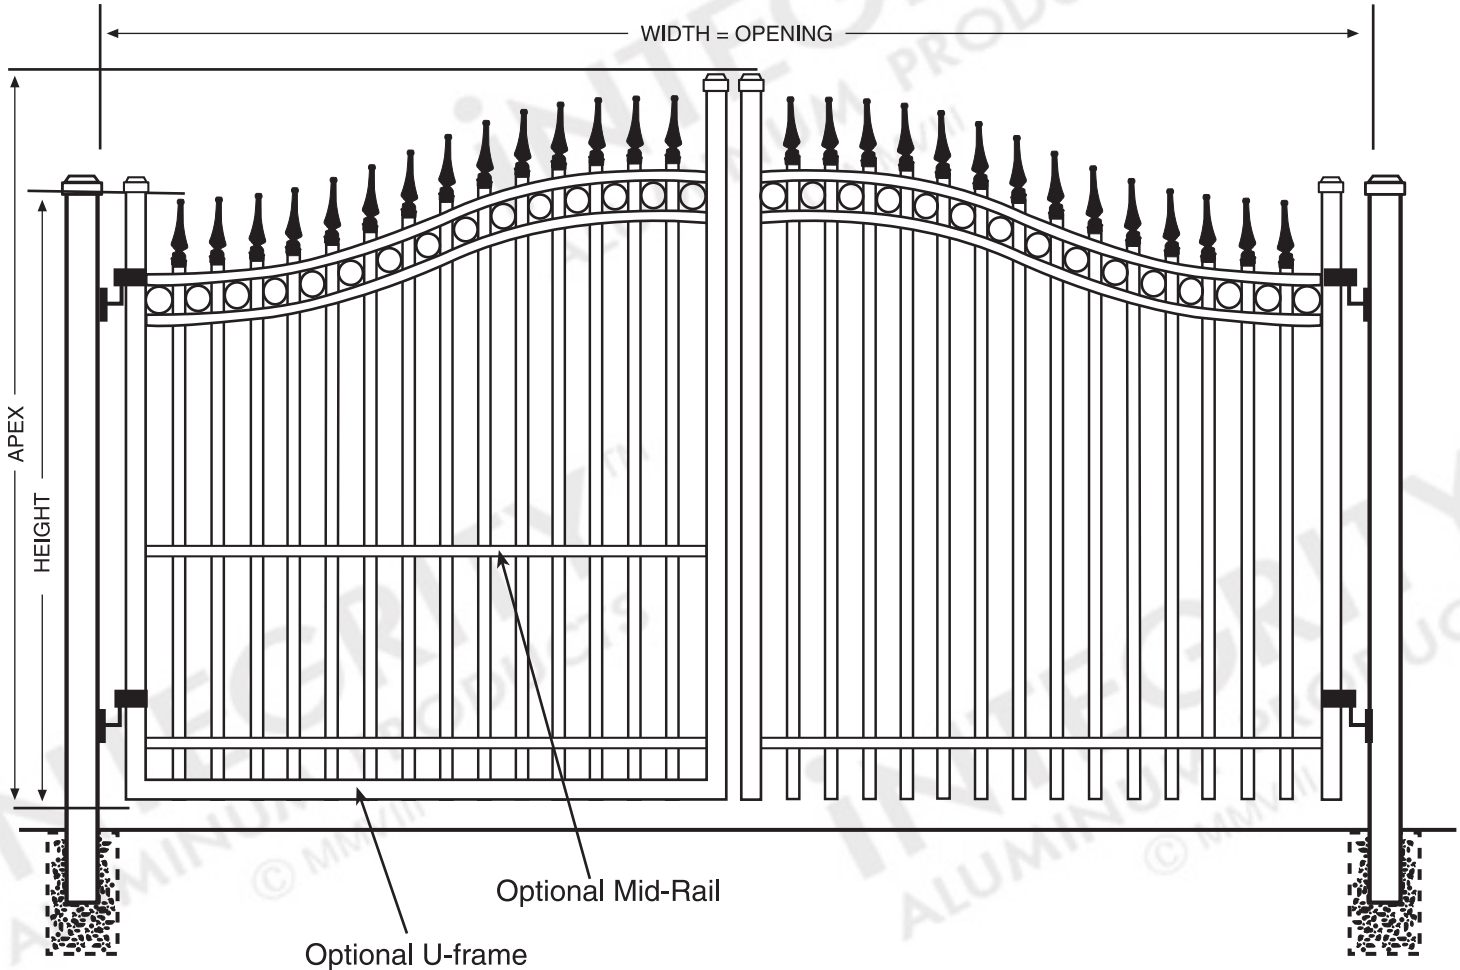

This Regal Estate™ Gate is a double-leaf gate (as depicted) by default, but can be constructed as a single-leaf gate up to 14' in width.

HARDWARE

Gate latch and hinges sold separately and may vary depending on size of gate and posts. Suggestions provided. A standard drop rod is included.

SPECIFICATIONS

ULTIMATE GRADE

Posts Available	2½" x 2½" x .100 Wall 3" x 3" x .125 Wall 4" x 4" x .125 Wall
Gate Frame Uprights	2½" x 2½" x .100 Wall
Horizontal Rails Side Walls Top Walls	1⅝" x 1⅝" .100" .070"
Vertical Pickets Standard Spacing Extreme Spacing	1" x 1" x .062 Wall 3⅝" 1½" Available
Heights Available	Up to 10'
Widths Available	Up to 28'

CAMELOT™ Regal Estate™ Gate

DIMENSIONS

The height and width dimensions for this gate are available in standardized one-foot increments but can be customized to meet unique requirements.

CONFIGURATION

This Regal Estate™ Gate is a double-leaf gate (as depicted) by default, but can be constructed as a single-leaf gate up to 14' in width.