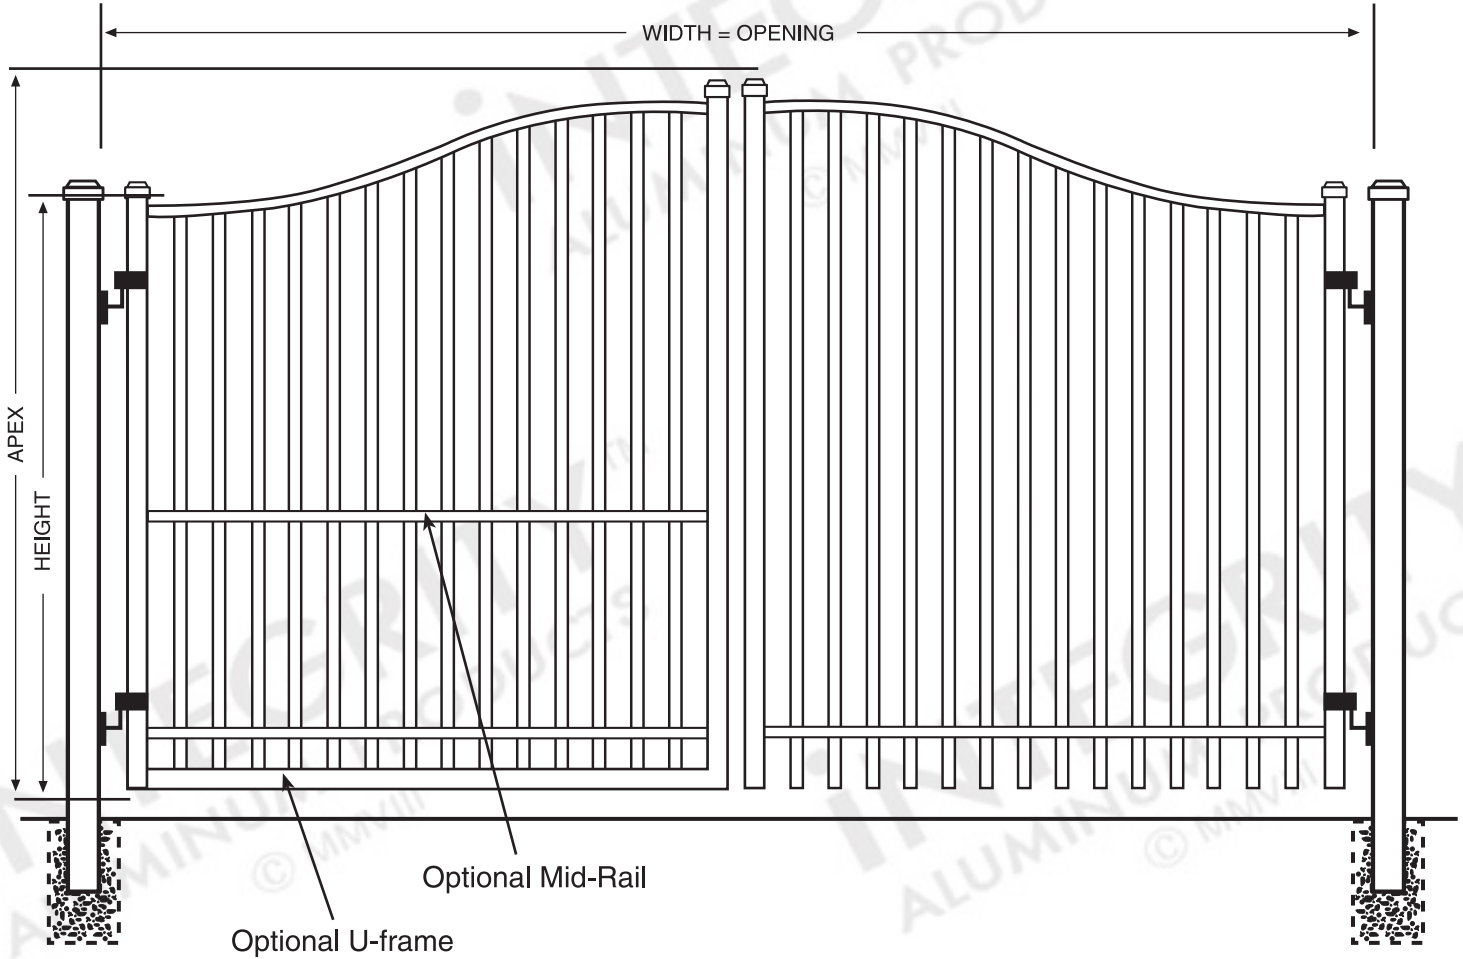

iNTEGRITY™

ALUMINUM PRODUCTS

800.762.8876

VENTURA™ Regal Estate™ Gate

DIMENSIONS

The height and width dimensions for this gate are available in standardized one-foot increments but can be customized to meet unique requirements.

CONFIGURATION

This Regal Estate™ Gate is a double-leaf gate (as depicted) by default, but can be constructed as a single-leaf gate up to 14' in width.

HARDWARE

Gate latch and hinges sold separately and may vary depending on size of gate and posts. Suggestions provided. A standard drop rod is included.

SPECIFICATIONS

ULTIMATE GRADE

Posts Available	2½" x 2½" x .100 Wall 3" x 3" x .125 Wall 4" x 4" x .125 Wall
Gate Frame Uprights	2½" x 2½" x .100 Wall
Horizontal Rails Side Walls Top Walls	1⅝" x 1⅝" .100" .070"
Vertical Pickets Standard Spacing Extreme Spacing	1" x 1" x .062 Wall 3⅝" 1½" Available
Heights Available	Up to 10'
Widths Available	Up to 28'

All Specifications Are Nominal

© 2009 Integrity Aluminum Products. Above schematic is intended as a representation only and is not to scale. www.integrityaluminumproducts.com