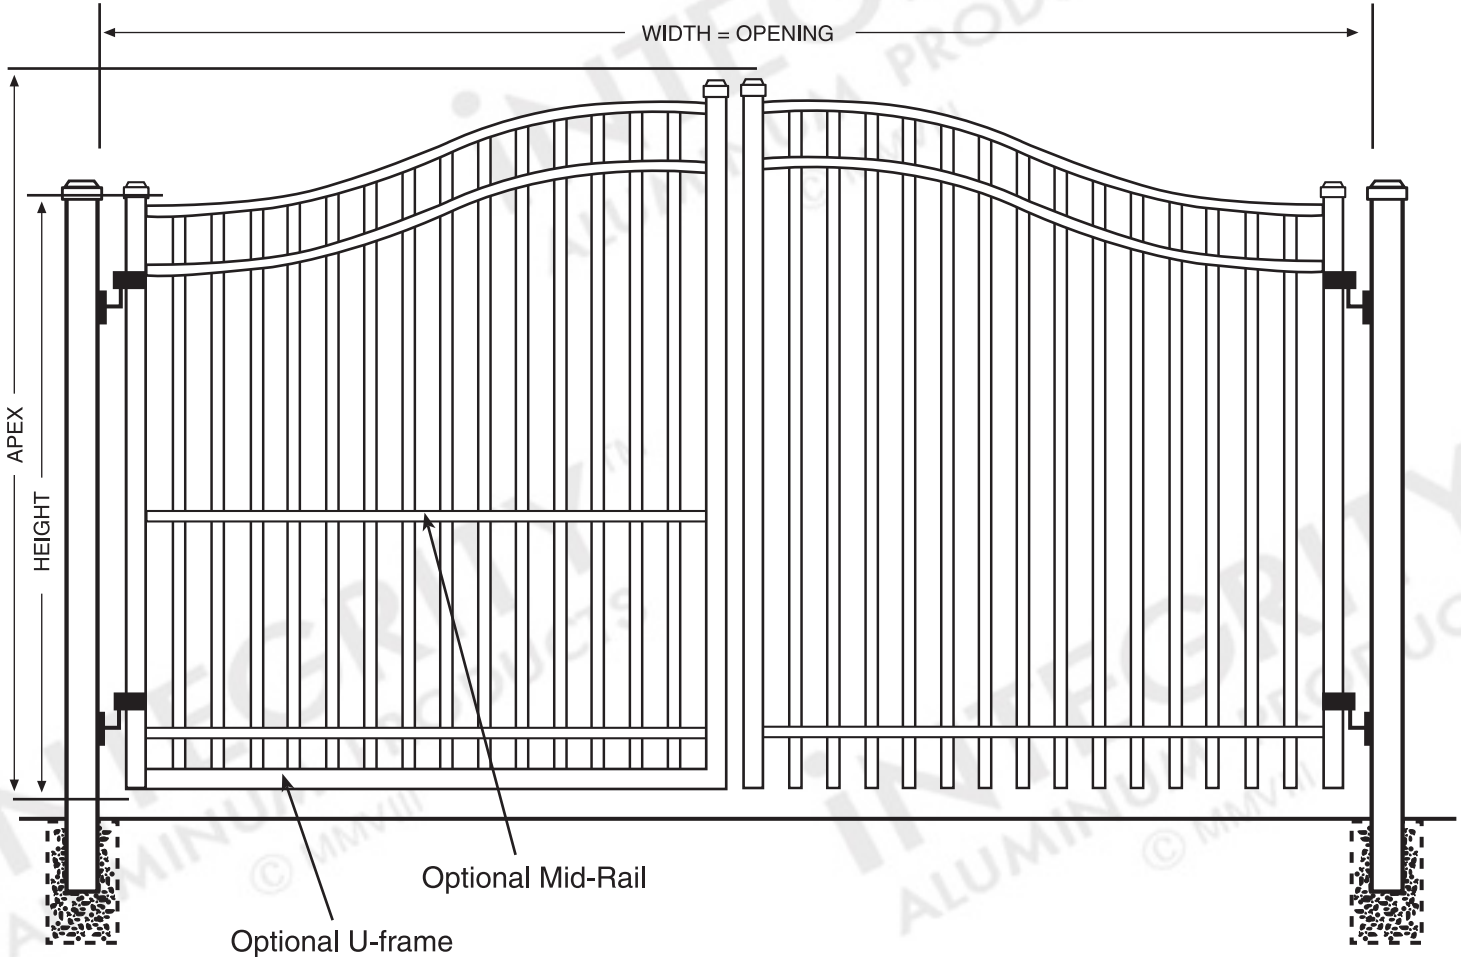

iNTEGRITY™

ALUMINUM PRODUCTS

800.762.8876

SAN MARINO™ Regal Estate™ Gate

DIMENSIONS

The height and width dimensions for this gate are available in standardized one-foot increments but can be customized to meet unique requirements.

CONFIGURATION

This Regal Estate™ Gate is a double-leaf gate (as depicted) by default, but can be constructed as a single-leaf gate up to 14' in width.

HARDWARE

Gate latch and hinges sold separately and may vary depending on size of gate and posts. Suggestions provided. A standard drop rod is included.

SPECIFICATIONS

ULTIMATE GRADE

Posts Available	2½" x 2½" x .100 Wall 3" x 3" x .125 Wall 4" x 4" x .125 Wall
Gate Frame Uprights	2½" x 2½" x .100 Wall
Horizontal Rails Side Walls Top Walls	1⅝" x 1⅝" .100" .070"
Vertical Pickets Standard Spacing Extreme Spacing	1" x 1" x .062 Wall 3⅝" 1½" Available
Heights Available	Up to 10'
Widths Available	Up to 28'

All Specifications Are Nominal

© 2009 Integrity Aluminum Products. Above schematic is intended as a representation only and is not to scale. www.integrityaluminumproducts.com