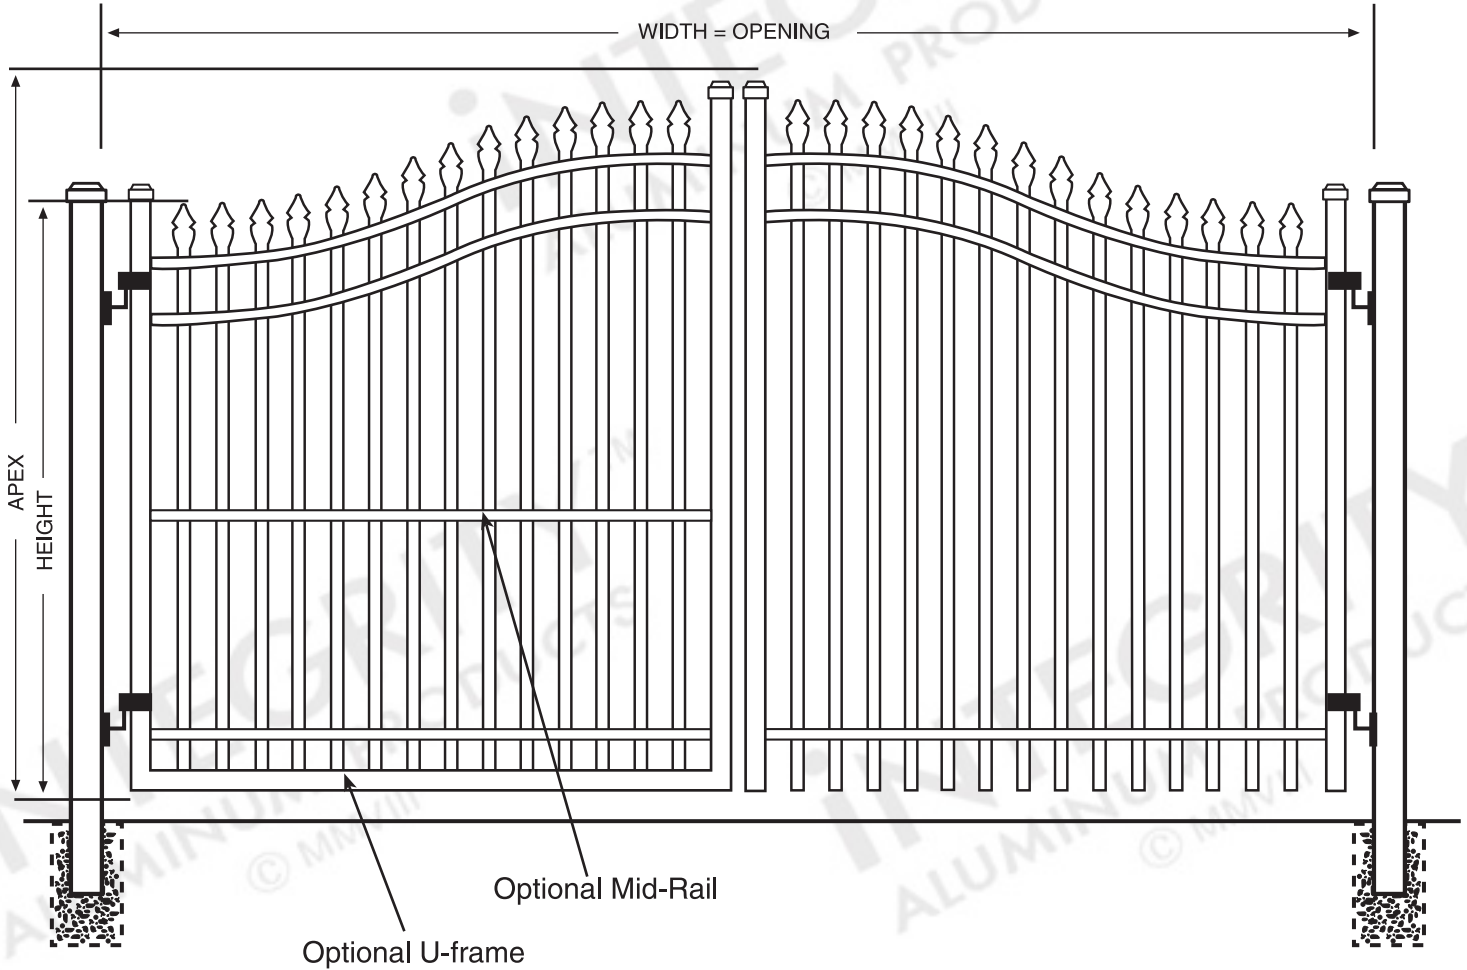

iNTEGRITY™

ALUMINUM PRODUCTS

800.762.8876

BELLA VISTA™ Regal Estate™ Gate

DIMENSIONS

The height and width dimensions for this gate are available in standardized one-foot increments but can be customized to meet unique requirements.

CONFIGURATION

This Regal Estate™ Gate is a double-leaf gate (as depicted) by default, but can be constructed as a single-leaf gate up to 14' in width.

HARDWARE

Gate latch and hinges sold separately and may vary depending on size of gate and posts. Suggestions provided. A standard drop rod is included.

SPECIFICATIONS

ULTIMATE GRADE

Posts Available	2½" x 2½" x .100 Wall 3" x 3" x .125 Wall 4" x 4" x .125 Wall
Gate Frame Uprights	2½" x 2½" x .100 Wall
Horizontal Rails Side Walls Top Walls	1⅝" x 1⅝" .100" .070"
Vertical Pickets Standard Spacing Extreme Spacing	1" x 1" x .062 Wall 3⅝" 1½" Available
Heights Available	Up to 10'
Widths Available	Up to 28'

All Specifications Are Nominal

© 2009 Integrity Aluminum Products. Above schematic is intended as a representation only and is not to scale. www.integrityaluminumproducts.com