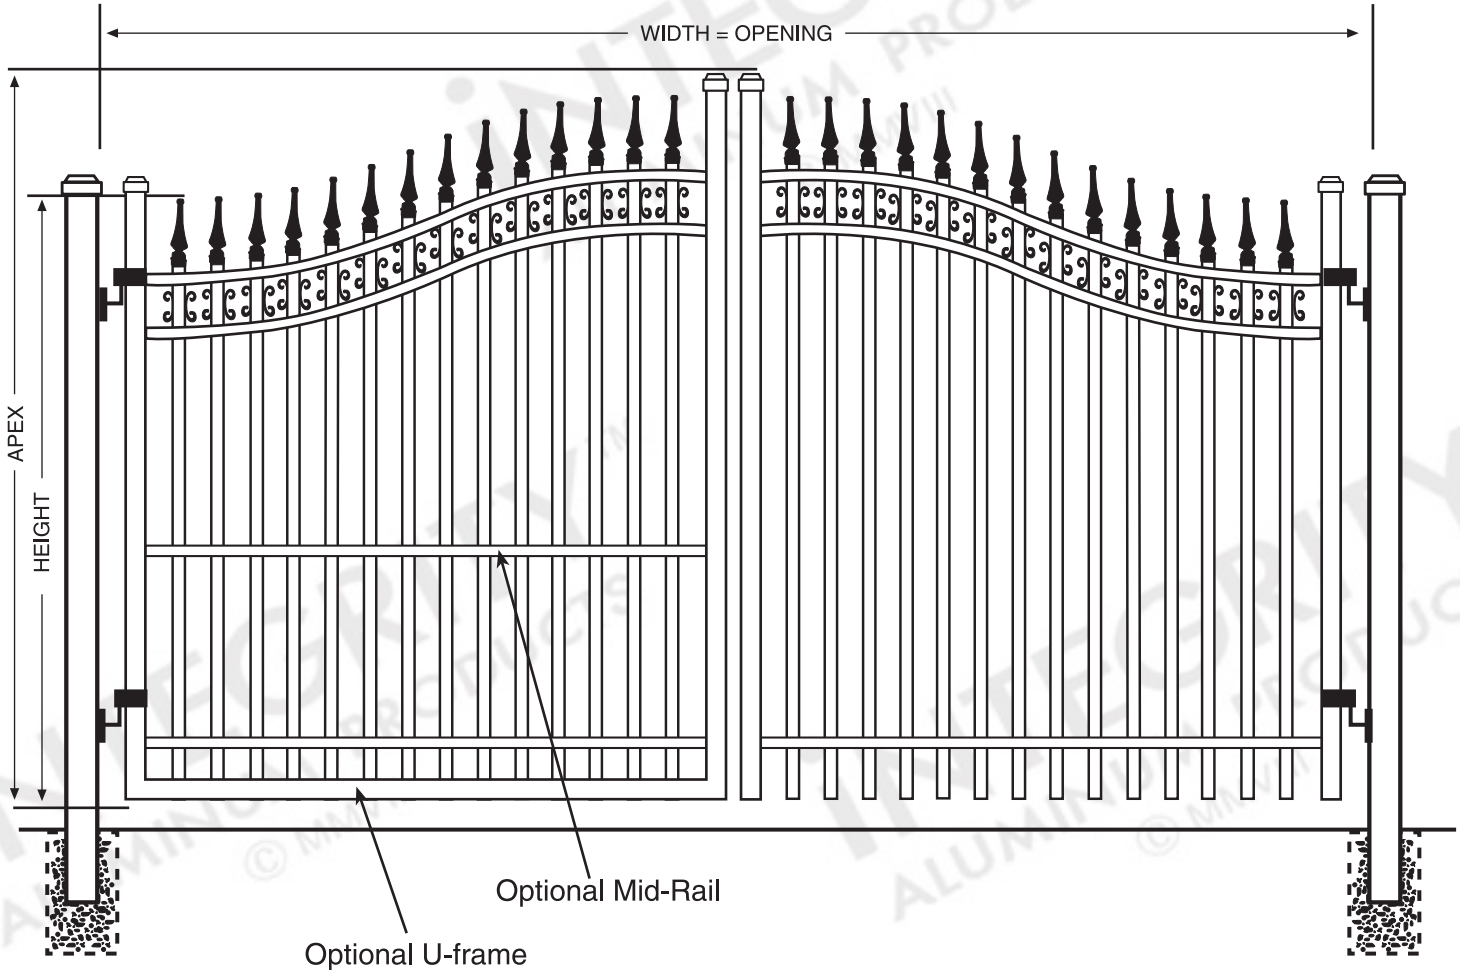

All Specifications Are Nominal

© 2009 Integrity Aluminum Products. Above schematic is intended as a representation only and is not to scale. www.integrityaluminumproducts.com

iNTEGRITY™

ALUMINUM PRODUCTS

800.762.8876

CASTILE™ Regal Estate™ Gate

DIMENSIONS

The height and width dimensions for this gate are available in standardized one-foot increments but can be customized to meet unique requirements.

CONFIGURATION