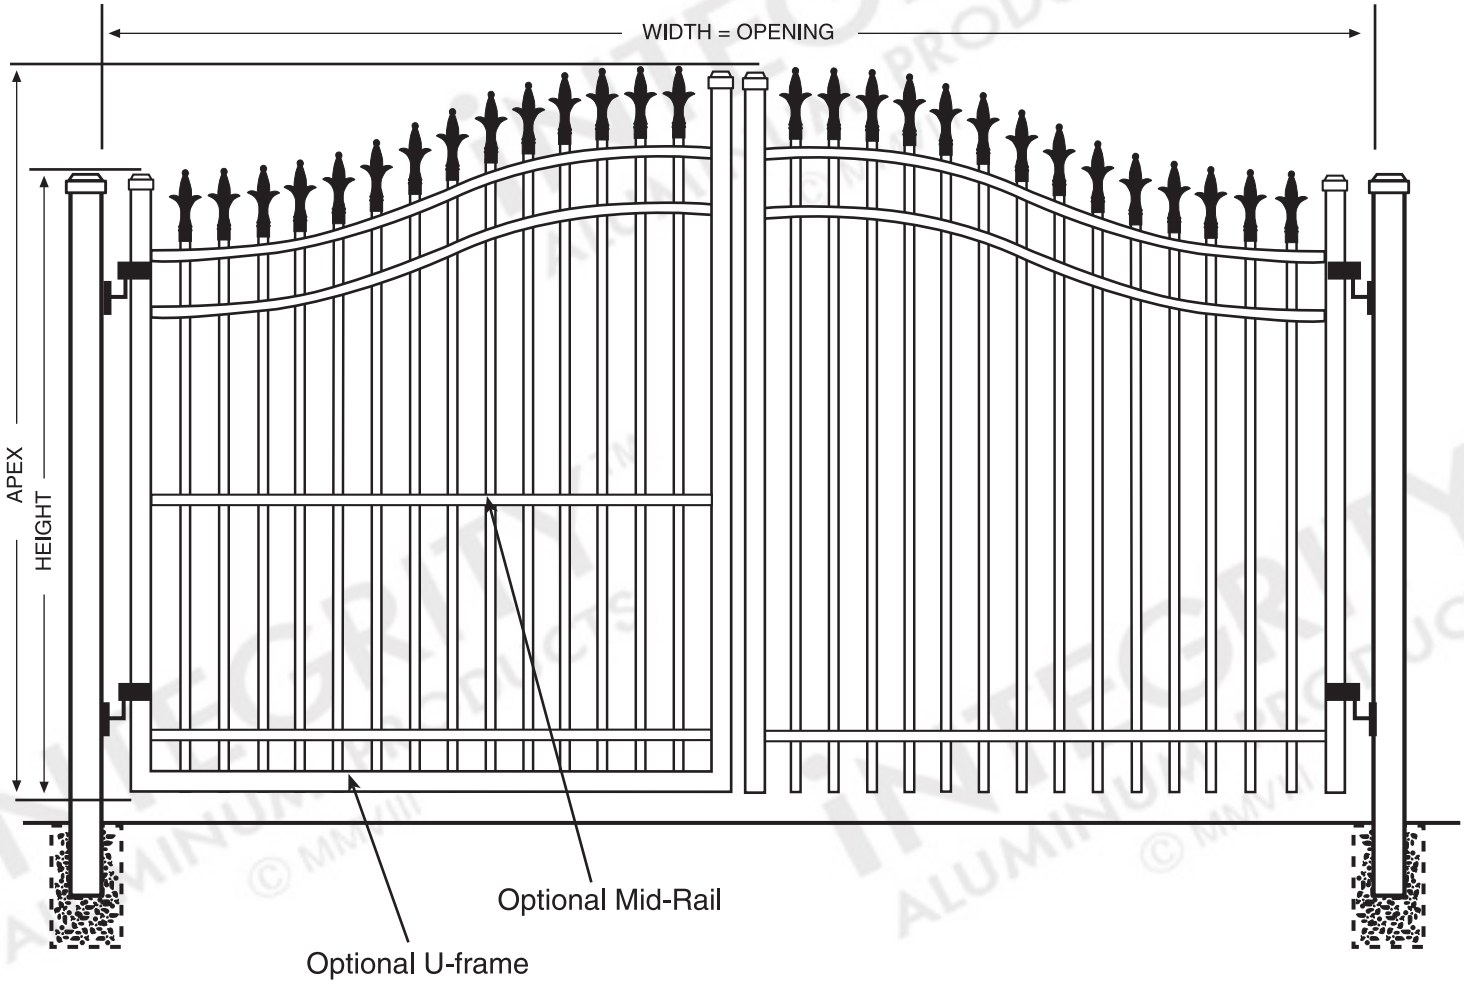

iNTEGRITY™

ALUMINUM PRODUCTS

800.762.8876

CHARLEMAGNE™ Regal Estate™ Gate

DIMENSIONS

The height and width dimensions for this gate are available in standardized one-foot increments but can be customized to meet unique requirements.

CONFIGURATION

This Regal Estate™ Gate is a double-leaf gate (as depicted) by default, but can be constructed as a single-leaf gate up to 14' in width.

HARDWARE

Gate latch and hinges sold separately and may vary depending on size of gate and posts. Suggestions provided. A standard drop rod is included.

SPECIFICATIONS

ULTIMATE GRADE

Posts Available	2½" x 2½" x .100 Wall 3" x 3" x .125 Wall 4" x 4" x .125 Wall
Gate Frame Uprights	2½" x 2½" x .100 Wall
Horizontal Rails Side Walls Top Walls	1⅝" x 1⅝" .100" .070"
Vertical Pickets Standard Spacing Extreme Spacing	1" x 1" x .062 Wall 3⅝" 1½" Available
Heights Available	Up to 10'
Widths Available	Up to 28'

All Specifications Are Nominal

© 2009 Integrity Aluminum Products. Above schematic is intended as a representation only and is not to scale. www.integrityaluminumproducts.com