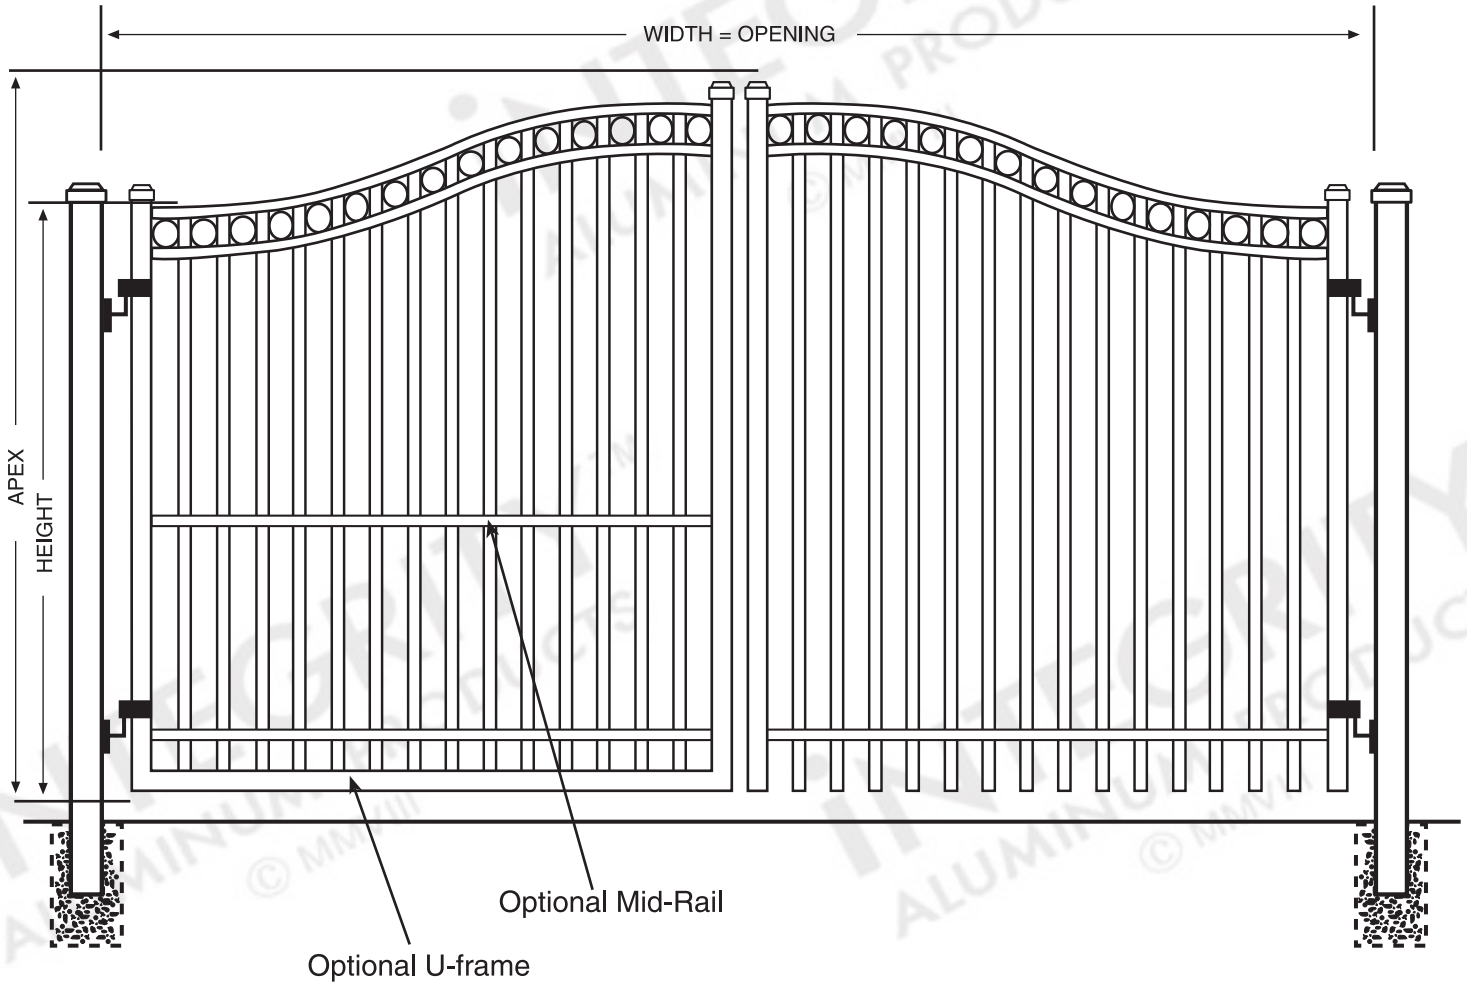

iNTEGRITY™

ALUMINUM PRODUCTS

800.762.8876

NAPA VALLEY™ Regal Estate™ Gate

DIMENSIONS

The height and width dimensions for this gate are available in standardized one-foot increments but can be customized to meet unique requirements.

CONFIGURATION

This Regal Estate™ Gate is a double-leaf gate (as depicted) by default, but can be constructed as a single-leaf gate up to 14' in width.

HARDWARE

Gate latch and hinges sold separately and may vary depending on size of gate and posts. Suggestions provided. A standard drop rod is included.

SPECIFICATIONS

ULTIMATE GRADE

Posts Available	2½" x 2½" x .100 Wall 3" x 3" x .125 Wall 4" x 4" x .125 Wall
Gate Frame Uprights	2½" x 2½" x .100 Wall
Horizontal Rails Side Walls Top Walls	1⅝" x 1⅝" .100" .070"
Vertical Pickets Standard Spacing Extreme Spacing	1" x 1" x .062 Wall 3⅝" 1½" Available
Heights Available	Up to 10'
Widths Available	Up to 28'

All Specifications Are Nominal

© 2009 Integrity Aluminum Products. Above schematic is intended as a representation only and is not to scale. www.integrityaluminumproducts.com