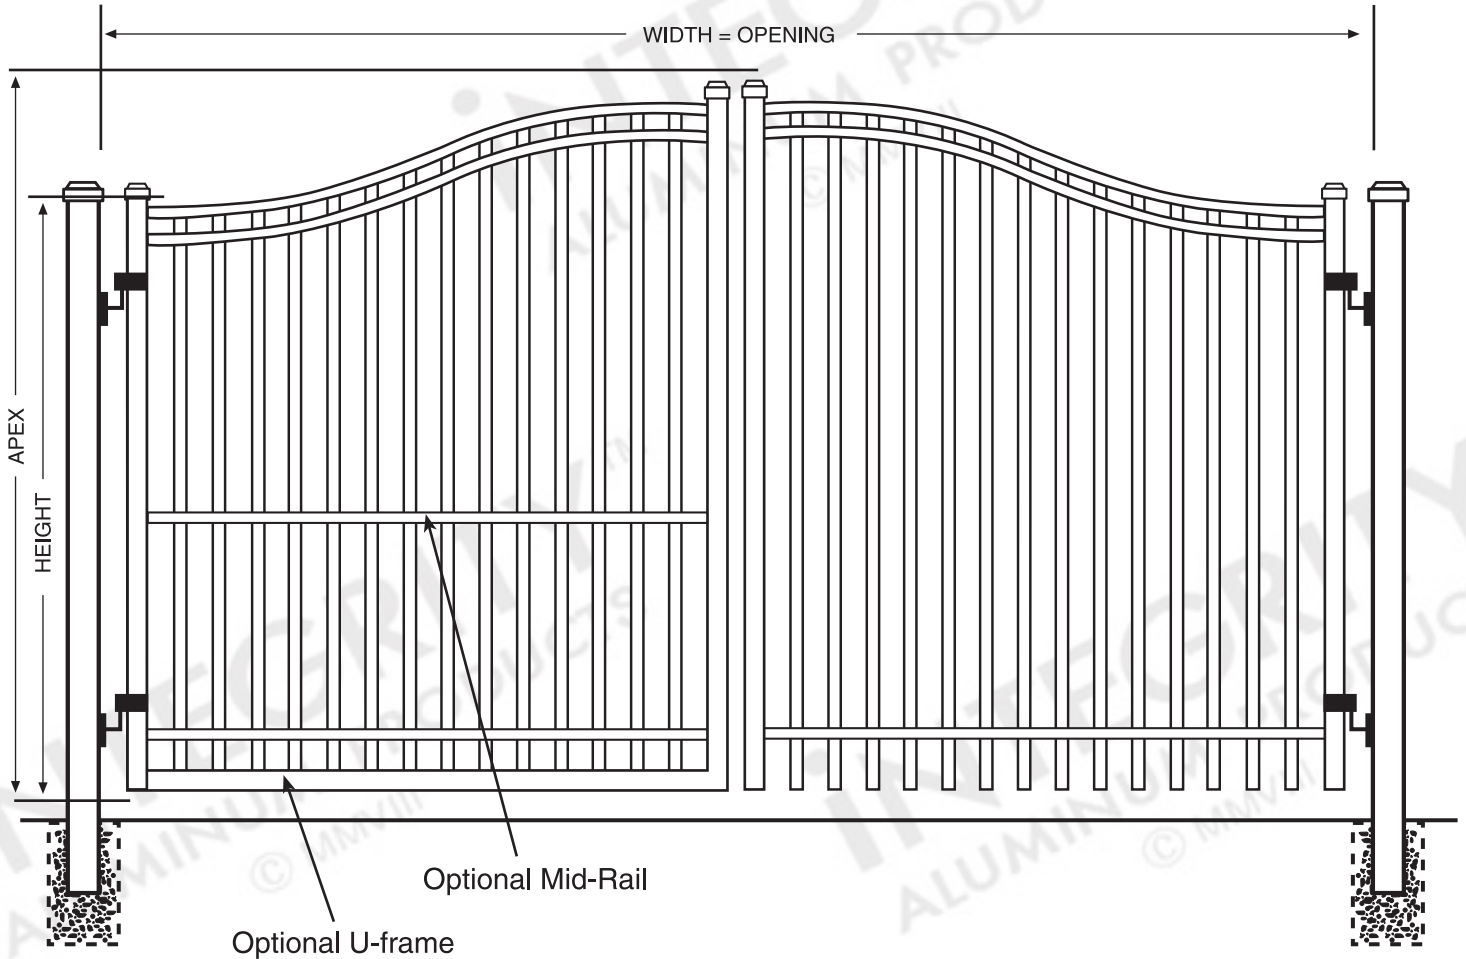

iNTEGRITY™

ALUMINUM PRODUCTS

800.762.8876

BOCA GRANDE™ Regal Estate™ Gate

DIMENSIONS

The height and width dimensions for this gate are available in standardized one-foot increments but can be customized to meet unique requirements.

CONFIGURATION

This Regal Estate™ Gate is a double-leaf gate (as depicted) by default, but can be constructed as a single-leaf gate up to 14' in width.

HARDWARE

Gate latch and hinges sold separately and may vary depending on size of gate and posts. Suggestions provided. A standard drop rod is included.

SPECIFICATIONS

ULTIMATE GRADE

Posts Available	2½" x 2½" x .100 Wall 3" x 3" x .125 Wall 4" x 4" x .125 Wall
Gate Frame Uprights	2½" x 2½" x .100 Wall
Horizontal Rails Side Walls Top Walls	1⅝" x 1⅝" .100" .070"
Vertical Pickets Standard Spacing Extreme Spacing	1" x 1" x .062 Wall 3⅝" 1½" Available
Heights Available	Up to 10'
Widths Available	Up to 28'

All Specifications Are Nominal

© 2009 Integrity Aluminum Products. Above schematic is intended as a representation only and is not to scale. www.integrityaluminumproducts.com