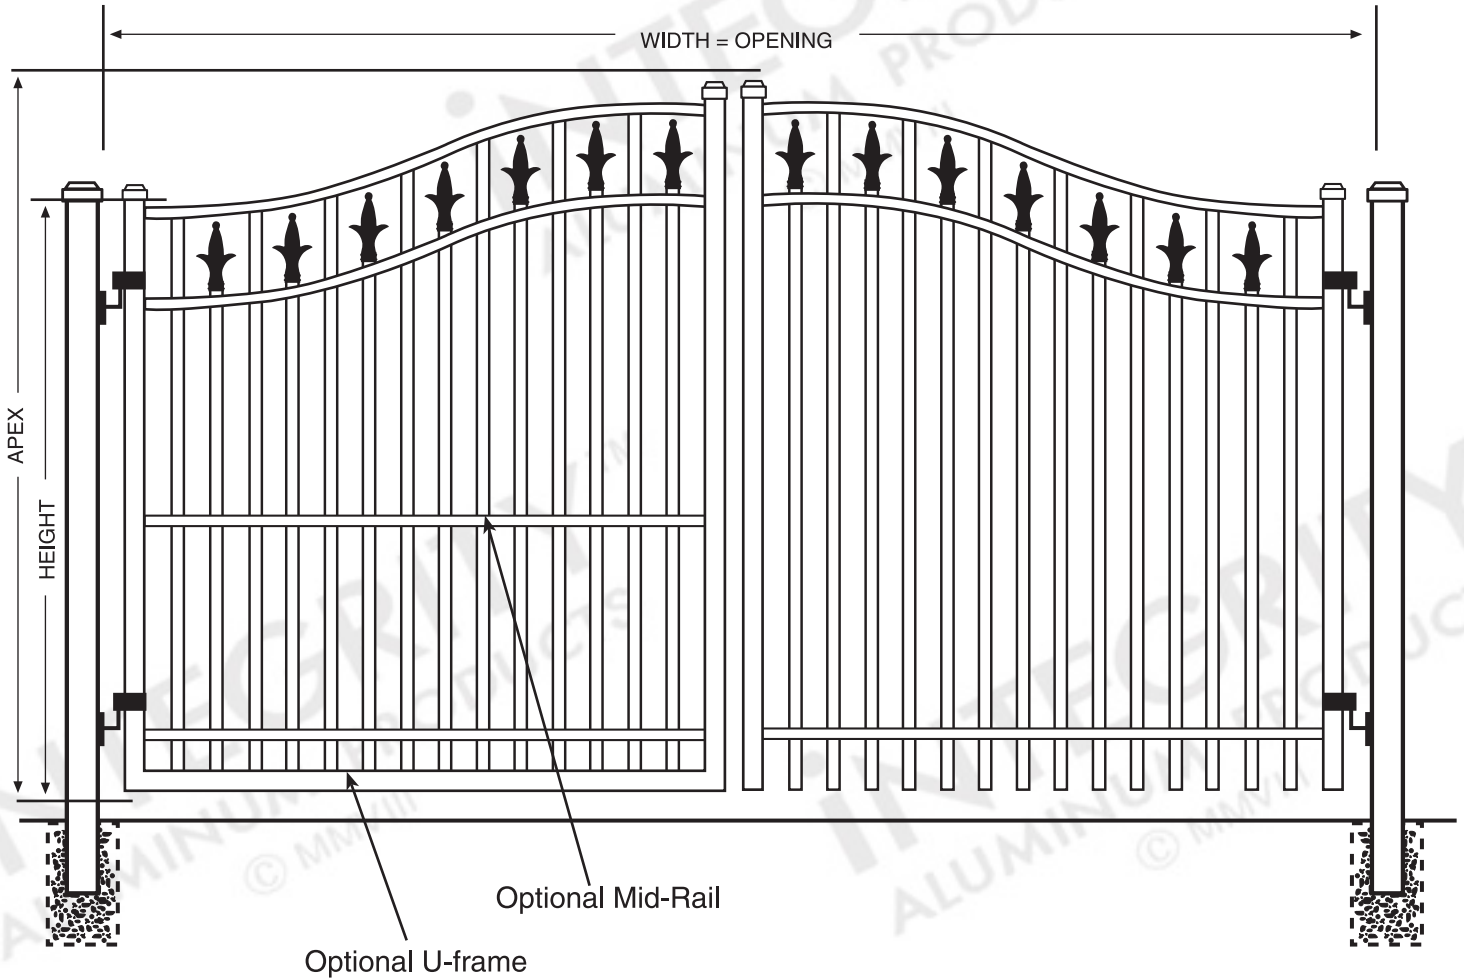

iNTEGRITY™

ALUMINUM PRODUCTS

800.762.8876

NEW ORLEANS™ Regal Estate™ Gate

DIMENSIONS

The height and width dimensions for this gate are available in standardized one-foot increments but can be customized to meet unique requirements.

CONFIGURATION

This Regal Estate™ Gate is a double-leaf gate (as depicted) by default, but can be constructed as a single-leaf gate up to 14' in width.

HARDWARE

Gate latch and hinges sold separately and may vary depending on size of gate and posts. Suggestions provided. A standard drop rod is included.

SPECIFICATIONS

ULTIMATE GRADE

Posts Available	2½" x 2½" x .100 Wall 3" x 3" x .125 Wall 4" x 4" x .125 Wall
Gate Frame Uprights	2½" x 2½" x .100 Wall
Horizontal Rails Side Walls Top Walls	1⅝" x 1⅝" .100" .070"
Vertical Pickets Standard Spacing Extreme Spacing	1" x 1" x .062 Wall 3⅝" 1½" Available
Heights Available	Up to 10'
Widths Available	Up to 28'

All Specifications Are Nominal

© 2009 Integrity Aluminum Products. Above schematic is intended as a representation only and is not to scale. www.integrityaluminumproducts.com