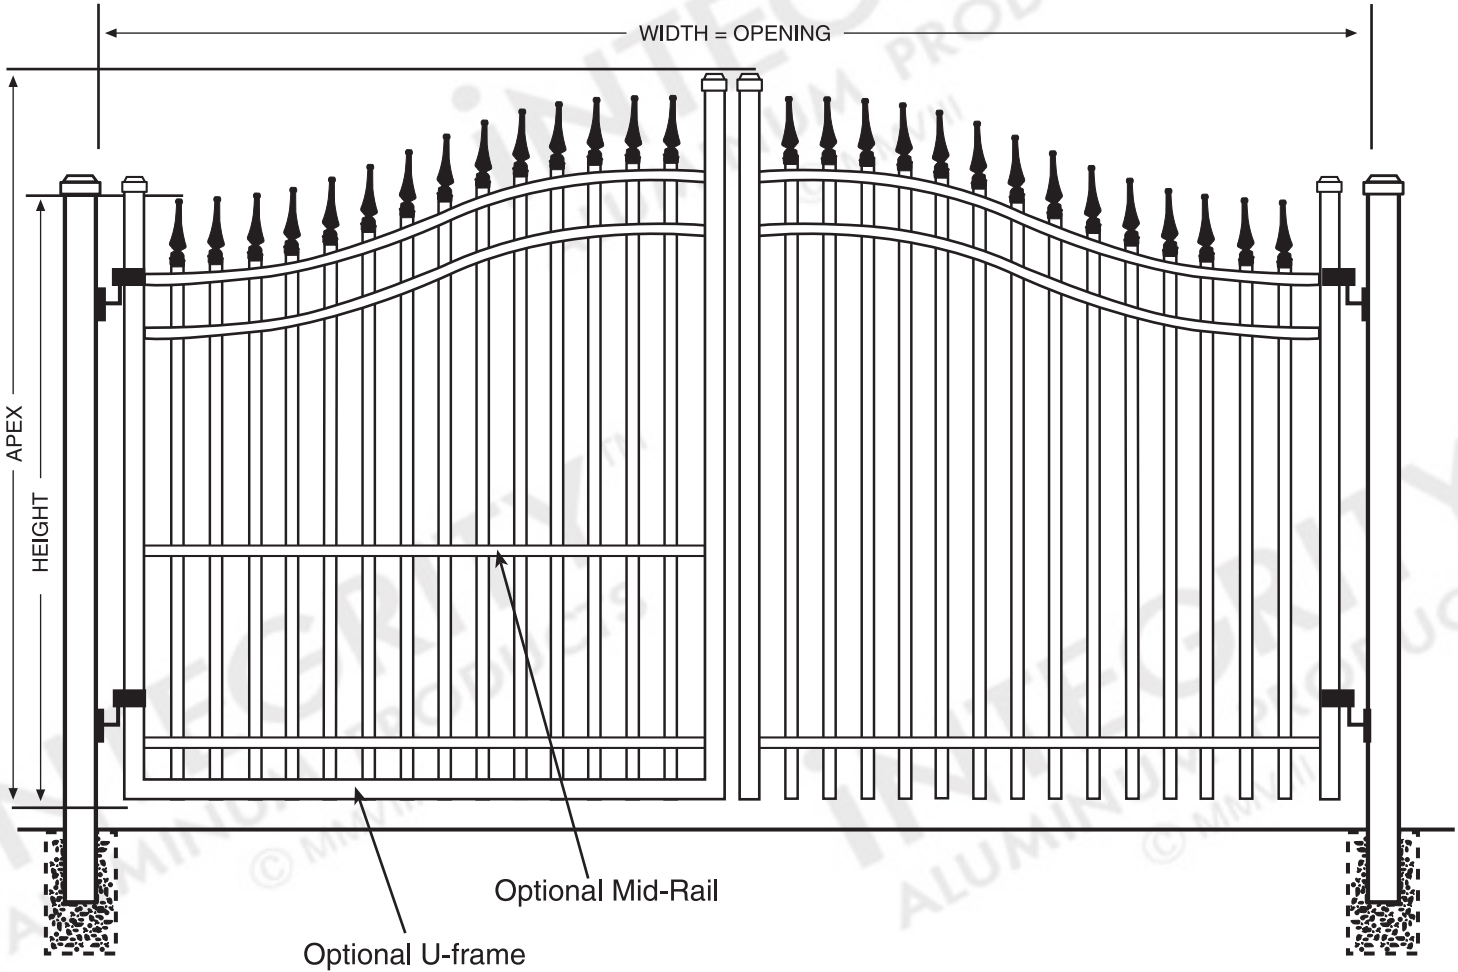

All Specifications Are Nominal

© 2009 Integrity Aluminum Products. Above schematic is intended as a representation only and is not to scale. www.integrityaluminumproducts.com

iNTEGRITY™

ALUMINUM PRODUCTS

800.762.8876

MISSION POINT™ Regal Estate™ Gate

DIMENSIONS

The height and width dimensions for this gate are available in standardized one-foot increments but can be customized to meet unique requirements.

CONFIGURATION

This Regal Estate™ Gate is a double-leaf gate (as depicted) by default, but can be constructed as a single-leaf gate up to 14' in width.

HARDWARE

Gate latch and hinges sold separately and may vary depending on size of gate and posts. Suggestions provided. A standard drop rod is included.