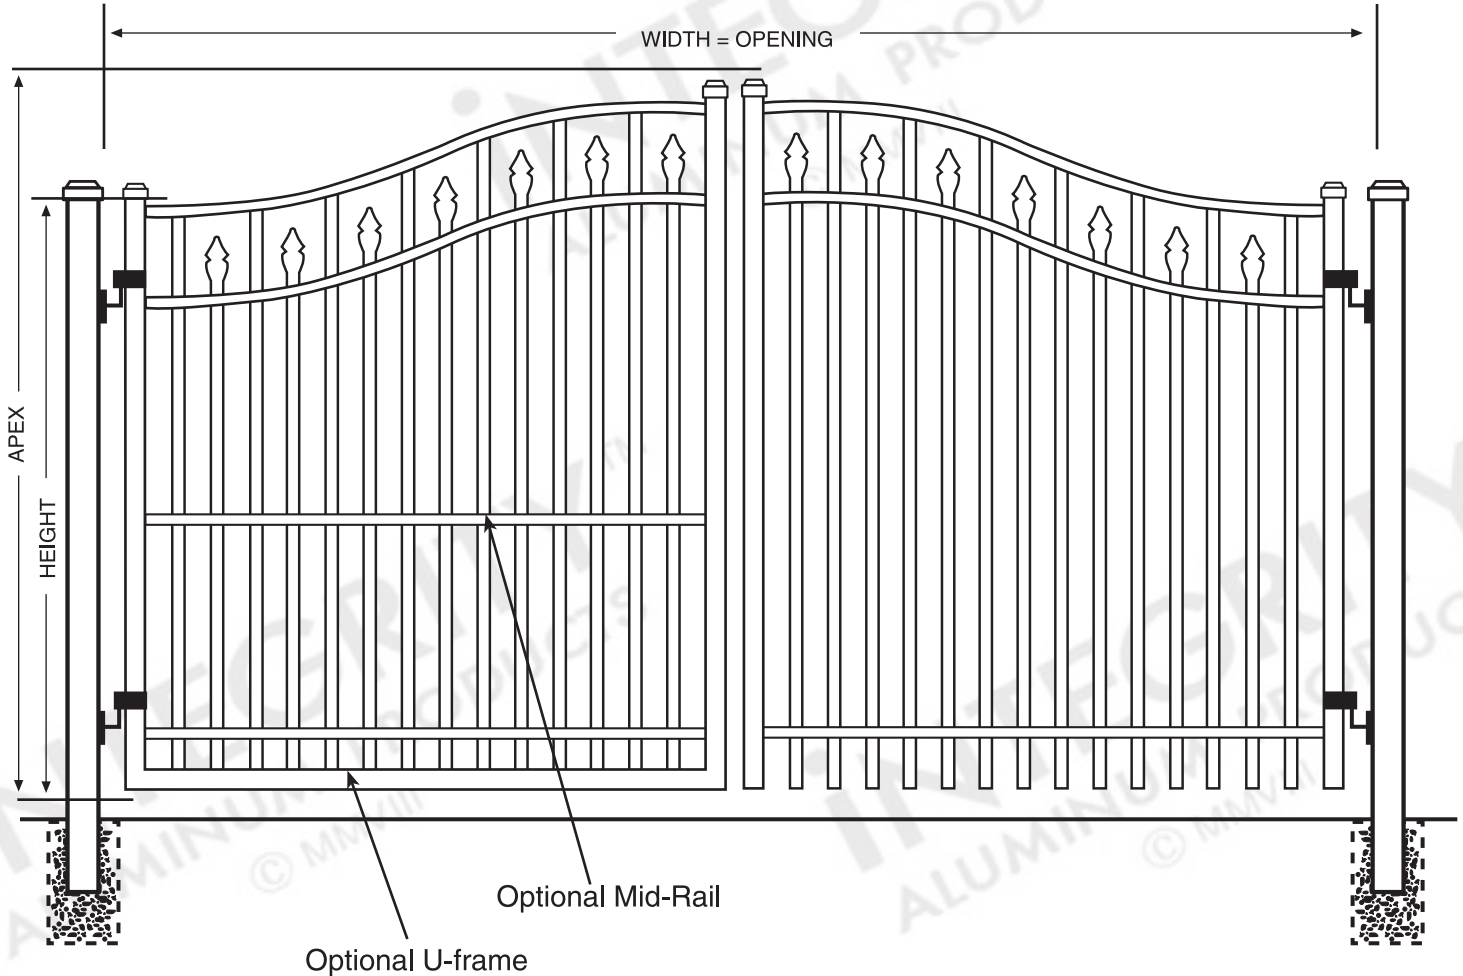

iNTEGRITY™

ALUMINUM PRODUCTS

800.762.8876

SANIBEL™ Regal Estate™ Gate

DIMENSIONS

The height and width dimensions for this gate are available in standardized one-foot increments but can be customized to meet unique requirements.

CONFIGURATION

This Regal Estate™ Gate is a double-leaf gate (as depicted) by default, but can be constructed as a single-leaf gate up to 14' in width.

HARDWARE

Gate latch and hinges sold separately and may vary depending on size of gate and posts. Suggestions provided. A standard drop rod is included.