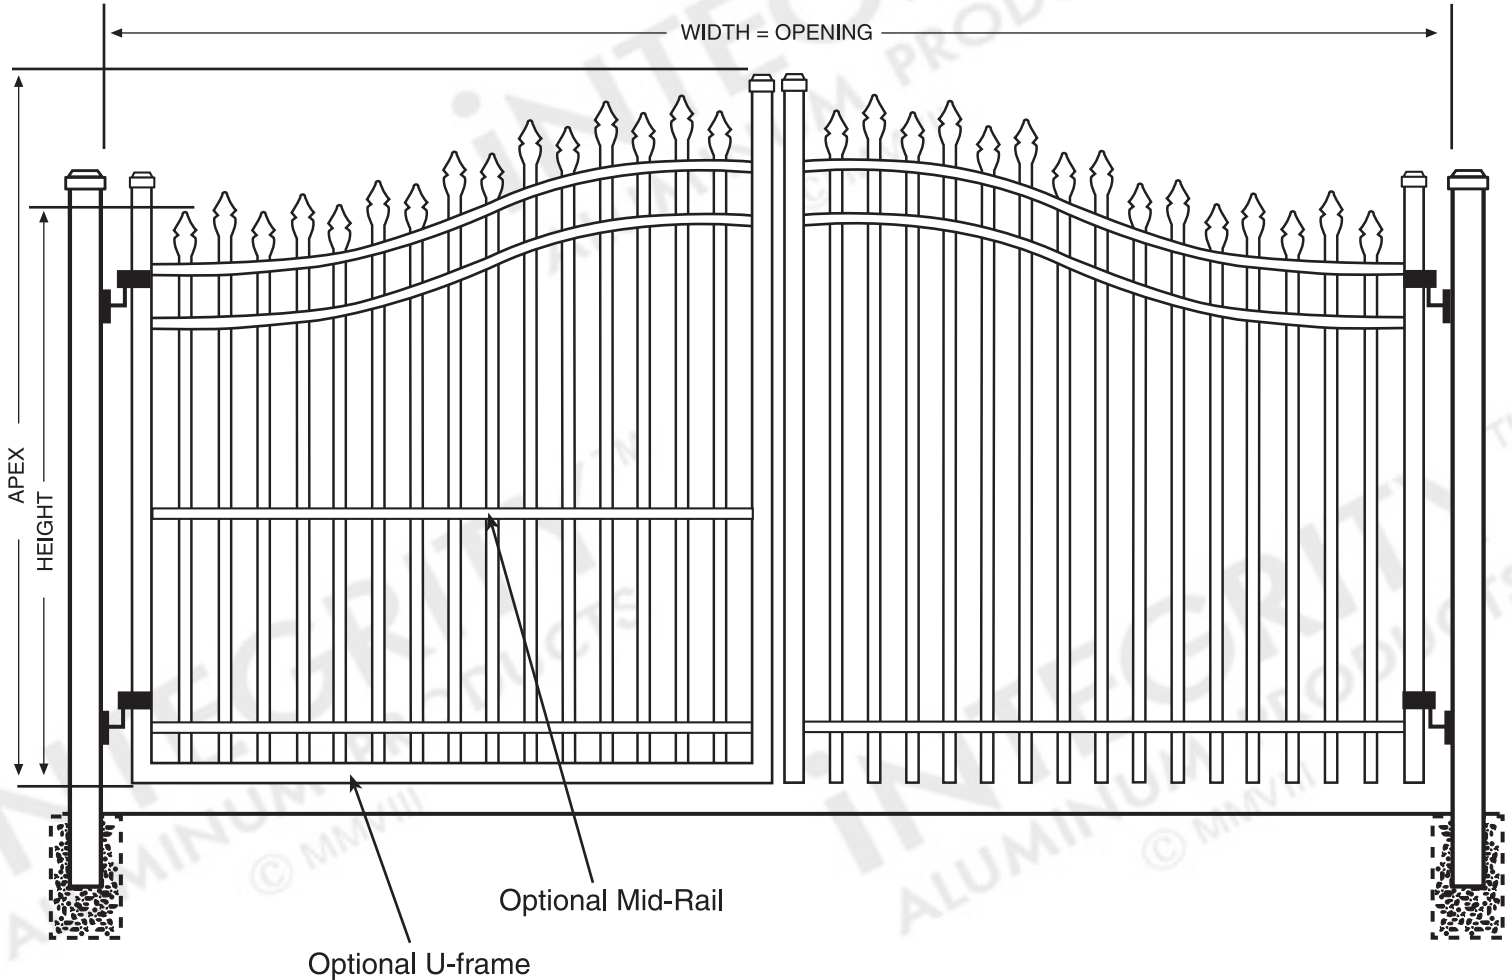

iNTEGRITY™

ALUMINUM PRODUCTS

800.762.8876

BELLA TERRA™ Regal Estate™ Gate

DIMENSIONS

The height and width dimensions for this gate are available in standardized one-foot increments but can be customized to meet unique requirements.

CONFIGURATION

This Regal Estate™ Gate is a double-leaf gate (as depicted) by default, but can be constructed as a single-leaf gate up to 14' in width.

HARDWARE

Gate latch and hinges sold separately and may vary depending on size of gate and posts. Suggestions provided. A standard drop rod is included.

SPECIFICATIONS

ULTIMATE GRADE

Posts Available	2½" x 2½" x .100 Wall 3" x 3" x .125 Wall 4" x 4" x .125 Wall
Gate Frame Uprights	2½" x 2½" x .100 Wall
Horizontal Rails	1⅝" x 1⅝"
Side Walls	.100"
Top Walls	.070"
Vertical Pickets	1" x 1" x .062 Wall
Standard Spacing	3⅝"
Extreme Spacing	1½" Available
Heights Available	Up to 10'
Widths Available	Up to 28'

All Specifications Are Nominal

© 2009 Integrity Aluminum Products. Above schematic is intended as a representation only and is not to scale. www.integrityaluminumproducts.com